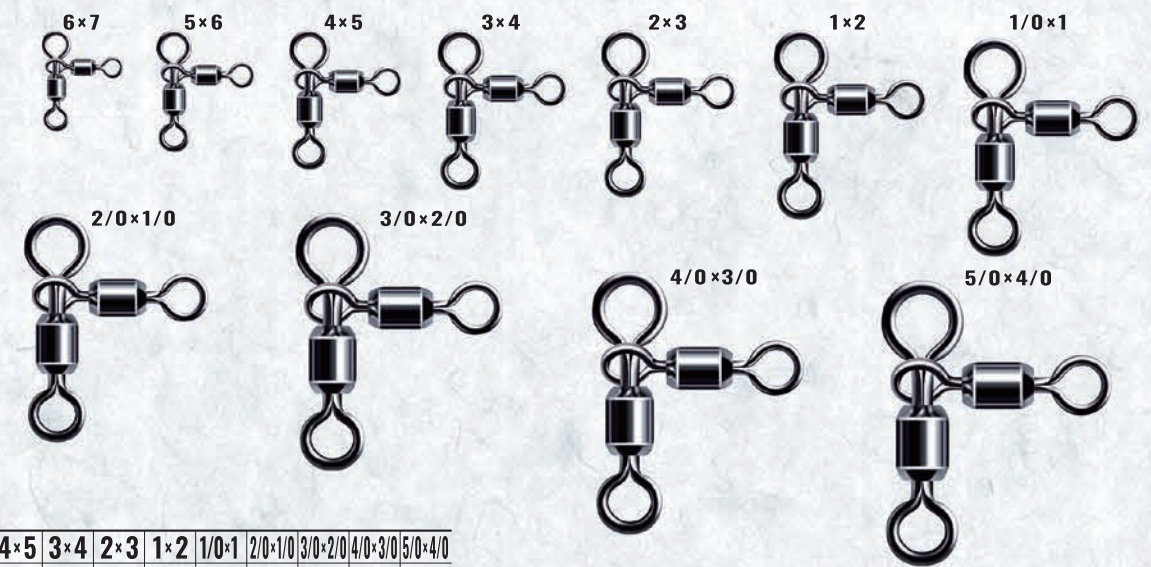

210-E POWER STAINLESS SWIVEL STAINLESS

■ SPECIFICATION

SIZE	6x7	5x6	4x5	3x4	2x3	1x2	1/0x1	2/0x1/0	3/0x2/0	4/0x3/0	5/0x4/0
STRENGTH kg	38	42	63	81	93	139	172	193	288	327	391
STRENGTH lb	83.75	92.57	138.82	178.52	204.97	306.36	379.09	425.37	634.75	720.71	861.76
WEIGHT(g)	0.35	0.49	0.67	1.03	1.52	2.04	2.84	3.94	5.32	6.76	8.56
QUANTITY	4	5	5	5	5	4	3	2	2	1	1