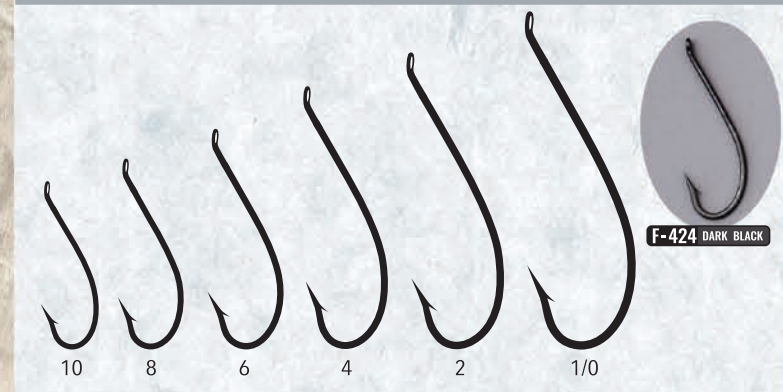

# FLY HOOKS

**FL-2 WET** F-421 BROWN RINGED

**FL-4 RET** F-423 DARK BLACK RINGED

**FL-3 ST2X** F-422 BROWN RINGED

**FL-5 TL** F-424 DARK BLACK RINGED HAIRPIN CURVE

**FL-6 SPW** F-430 DULL BLACK

**FL-1 SPW** F-980 BLACK NICKEL FLATTED FORGED IN-POINT