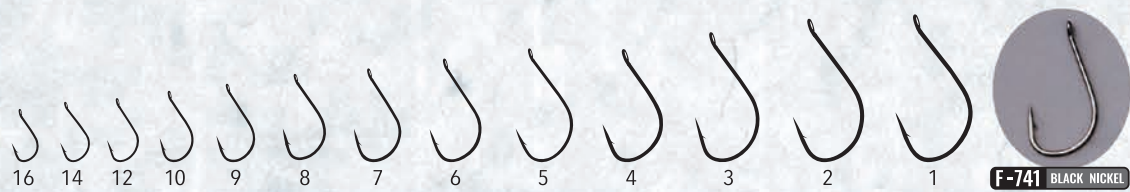

KEIRYU RINGED F-741 BLACK NICKEL