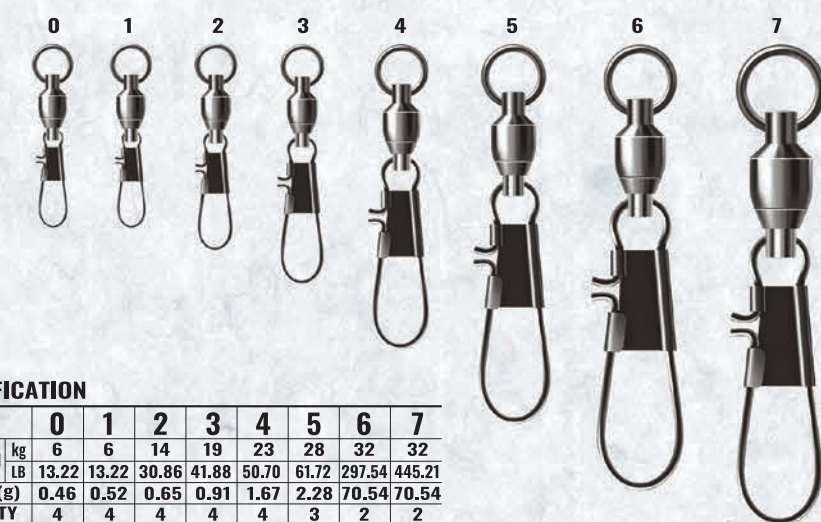

310-B BALL BEARING SWIVEL STAINLESS *New!*

310-B