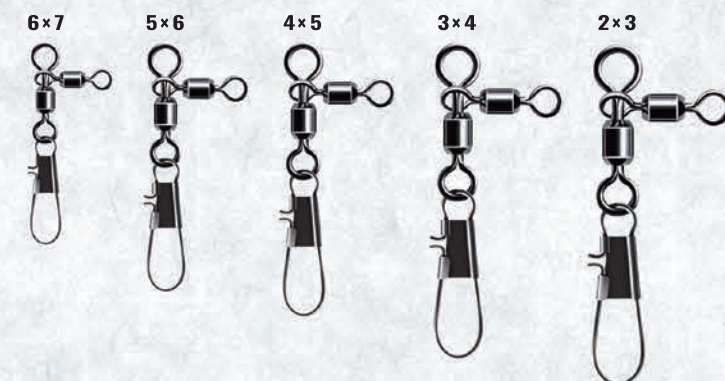

210-N POWER STAINLESS SWIVEL STAINLESS *New!*

■ SPECIFICATION

SIZE	6x7	5x6	4x5	3x4	2x3
STRENGTH kg	14	14	19	19	22
STRENGTH lb	30.86	30.86	41.88	41.88	48.50
WEIGHT(g)	0.52	0.65	0.95	1.29	1.48
QUANTITY	3	4	4	4	3