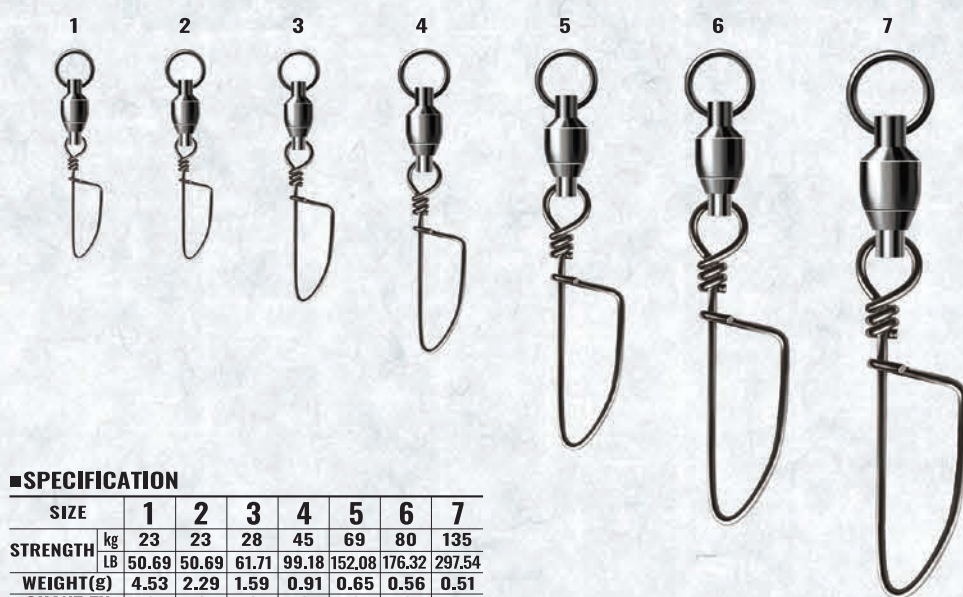

310-C BALL BEARING SWIVEL STAINLESS

310-C