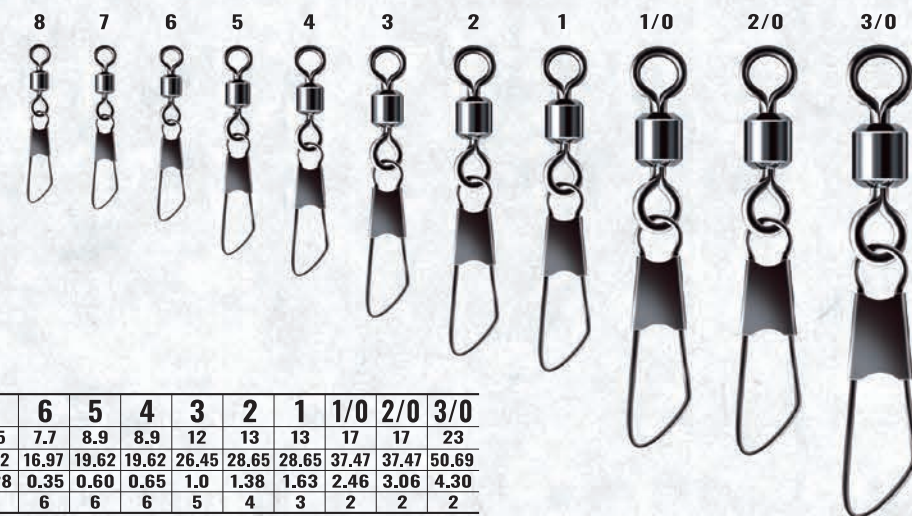

210-B POWER STAINLESS SWIVEL STAINLESS

■SPECIFICATION

SIZE	8	7	6	5	4	3	2	1	1/0	2/0	3/0
STRENGTH	kg 4.5	4.5	7.7	8.9	8.9	12	13	13	17	17	23
	LB 9.92	9.92	16.97	19.62	19.62	26.45	28.65	28.65	37.47	37.47	50.69
WEIGHT(g)	0.19	0.28	0.35	0.60	0.65	1.0	1.38	1.63	2.46	3.06	4.30
QUANTITY	6	6	6	6	6	5	4	3	2	2	2

210-B