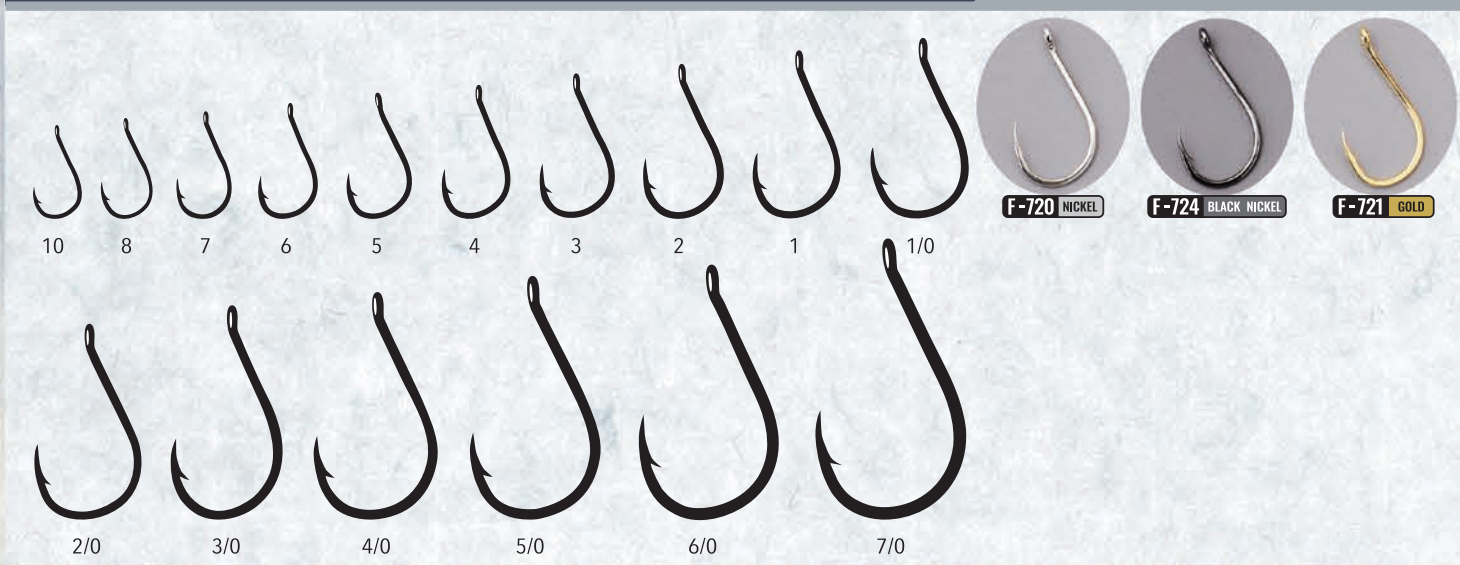

CHINU RINGED F-720 NICKEL F-724 BLACK NICKEL F-721 GOLD