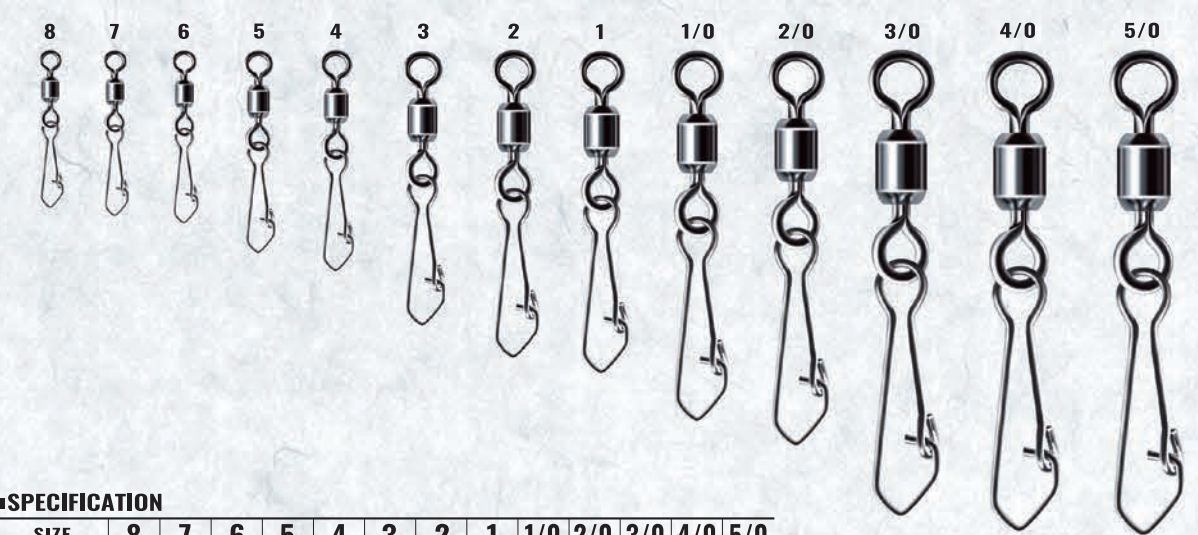

210-D POWER STAINLESS SWIVEL STAINLESS

■SPECIFICATION

SIZE	8	7	6	5	4	3	2	1	1/0	2/0	3/0	4/0	5/0
STRENGTH	kg 17	17	17	21	21	26	27	27	31	31	40	40	40
	LB 37.47	37.47	37.47	46.28	46.28	57.30	59.51	59.51	68.32	68.32	88.16	88.16	88.16
WEIGHT(g)	0.18	0.22	0.28	0.38	0.53	0.80	1.12	1.39	2.07	2.63	3.72	4.43	5.46
QUANTITY	5	5	5	5	5	4	3	3	2	2	2	1	1

210-D