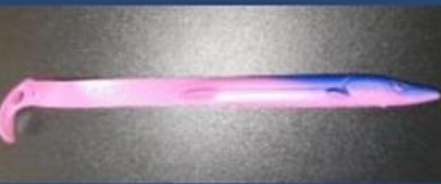

Red Gill Original Sand Eel Lures - New Colour Selections:

Tequila Sunrise

Funky Flamingo

Pink Ice

Blue Gold Dust

Turquoise Dream

Fruit Salad

Watermelon

Peaches & Cream

Candy Floss

Electric Candy

Pink Grapefruit

16= Pink Ice

80= Tequila Sunrise

81= Funky Flamingo

82= Fruit Salad