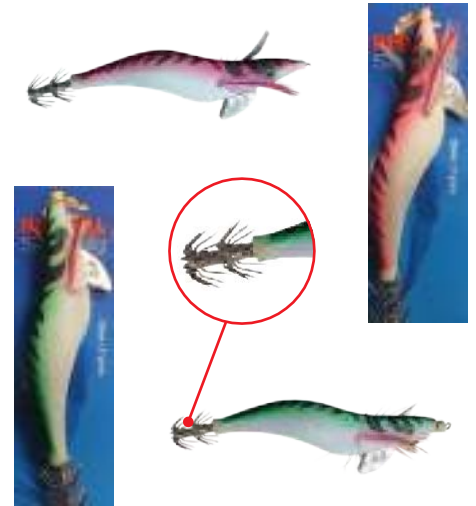

RED GILL EVOLUTION SELECTION PACKS

Selections of great fish catching colours.

COD & POLLOCK SELECTION

BASS SELECTION

RED GILL DELUXE SQUID JIGS
These special squid lures are excellent value and very effective. 135mm. 21g.

RED GILL TWIN TURBO LURES

Awesome twin tail lures perfectly weighted to give the ultimate fluttering action, irresistible to Cod. Constructed from super tough material and fitted with a glass ball bearing rattle proven to attract fish. Injected with aniseed strike stimulant proven to induce more takes and increase hook ups. Fitted with strong super sharp size 6/0 Mustad 32786 hooks.